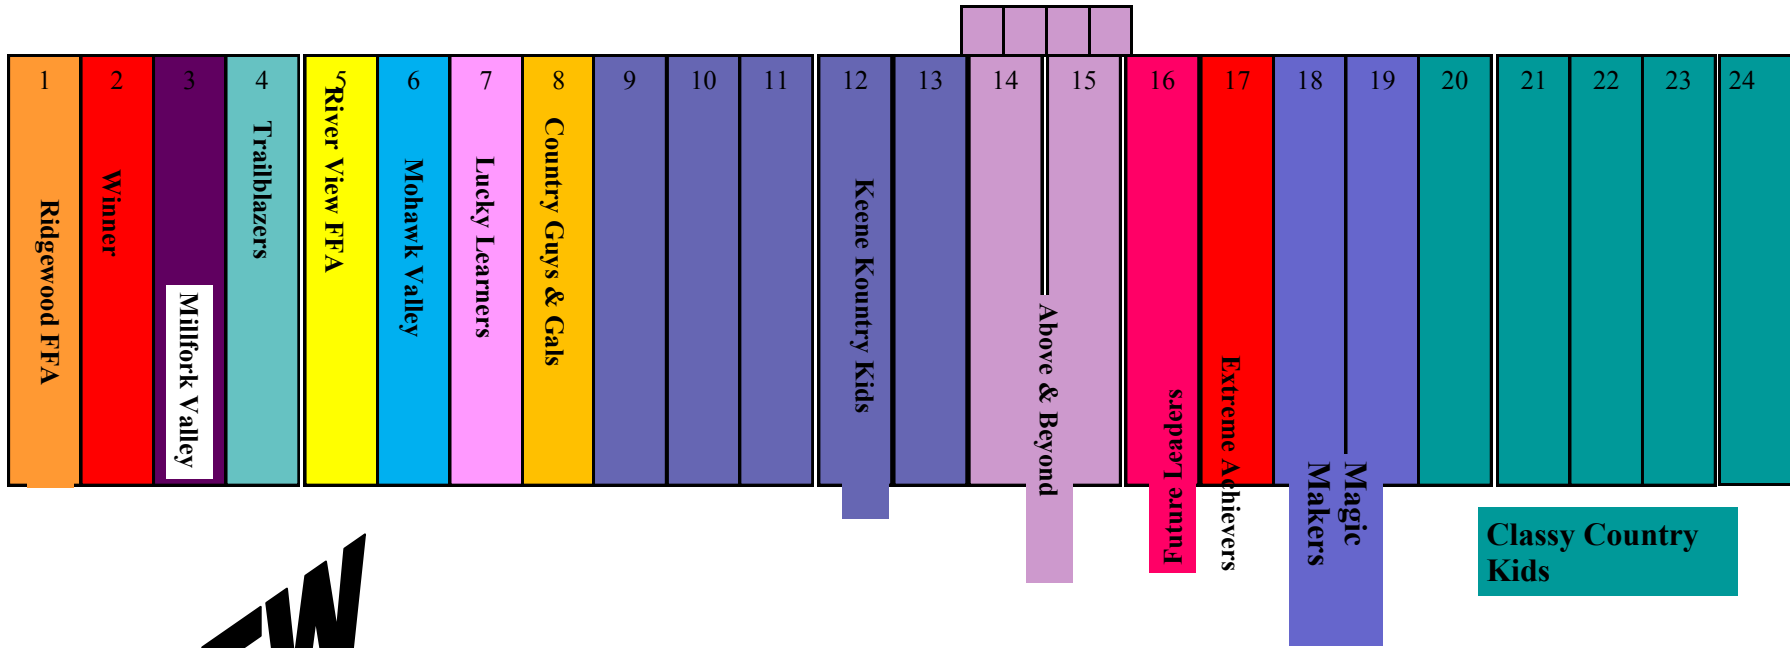

Poultry barn

Hunter Arena

Jr Fair barn Side

Jr Fair Arena

Turkey Area under grandstands

Poultry barn

Jr Fair Sheep barn

NEW

Turkey/Duck/Goose Area

Midway Side